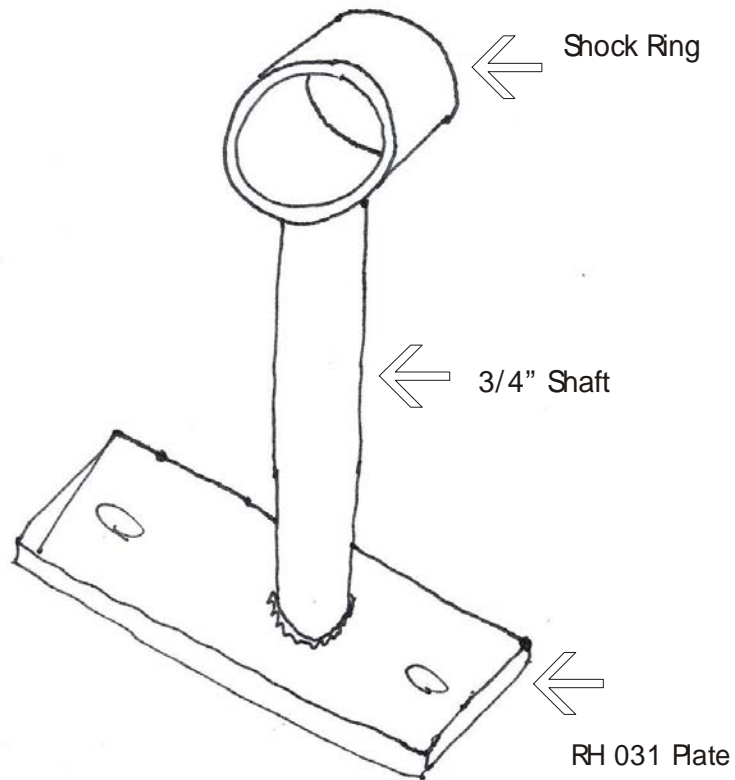

8-29-2005

Part # 2069

- 4 RH 214 Bolts
- 4 RH 104 Washers
- 4 RH 304 Lock-Nuts
- 2 RH 046 Brackets
- 2 UB 611 D-Bushings
- 2 FODZ-5493-B

6.5" From Later Of Shade Ring
To Bottom Of Plate